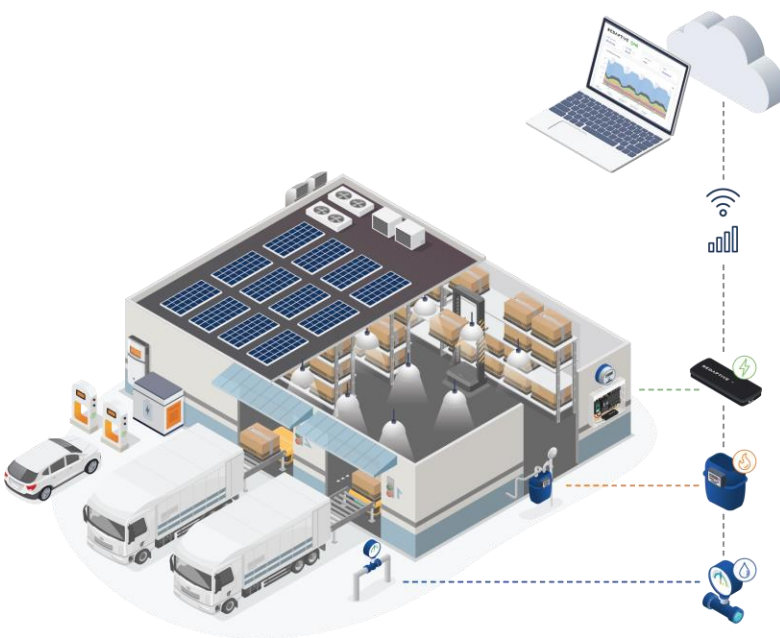

Empowering Sustainability with Data-driven Insights

Redaptive simplifies the complexity, providing fully funded, end-to-end energy and sustainability solutions with data verification. We enable customers to accelerate optimization and achieve a more resilient building portfolio with improved tenant engagement and positive operational impacts.

Redaptive ONE Sustainability Data module provides access to utility data, analytic tools, and insights to make a compelling business case, simplify reporting compliance, and showcase the impact of sustainability initiatives to your stakeholders.

IoT electric, gas, and water metering technology enable real-time data visibility for your building and building portfolio.

Key Benefits for Sustainability Leaders

- » Simplified access to utility data.
- » Comprehensive building and portfolio view.
- » Seamless integration with **Energy Star Portfolio Manager**.
- » **API data integration** with customer's third-party applications.
- » Reduced burden on internal resources.
- » Support in identifying, funding, and implementing energy projects, further enhancing energy optimization efforts.

Foster a sustainable and comfortable environment, promoting a sense of community and shared responsibility among building occupants.

ONE central resource for multi-dimensional insights.

Redaptive ONE technology enables digital transformation for high-performance organizations.