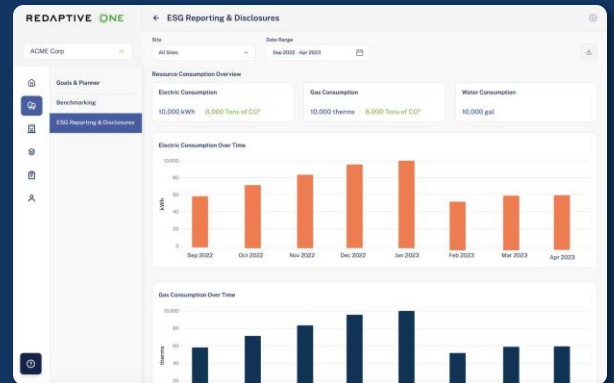

Empowering Sustainability with Data-driven Insights

Redaptive simplifies the complexity, providing fully funded, end-to-end energy and sustainability solutions with data verification. We enable customers to accelerate optimization and achieve a more resilient building portfolio with improved tenant engagement and positive operational impacts.

Redaptive ONE Sustainability Data module provides access to utility data, analytic tools, and insights to make a compelling business case, simplify reporting compliance, and showcase the impact of sustainability initiatives to your stakeholders.

IoT electric, gas, and water metering technology enable real-time data visibility for your building and building portfolio.

Key Benefits for Sustainability Leaders

- » Simplified access to utility data.
- » Comprehensive building and portfolio view.
- » Seamless integration with **Energy Star Portfolio Manager**.
- » **API data integration** with customer's third-party applications.
- » Reduced burden on internal resources.
- » Support in identifying, funding, and implementing energy projects, further enhancing energy optimization efforts.